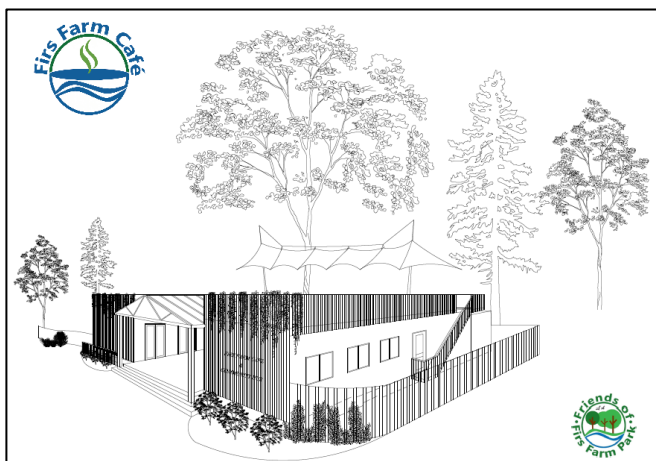

Community Café / Hub

£36K raised so far..... £10k fund raising /crowdfunding, £25K TW Business £1500
We need a further 75K minimum so please DONATE today – Just Giving page “Firs Farm café”
Help needed with the project from more volunteers, sponsors. Contact Friends for details.