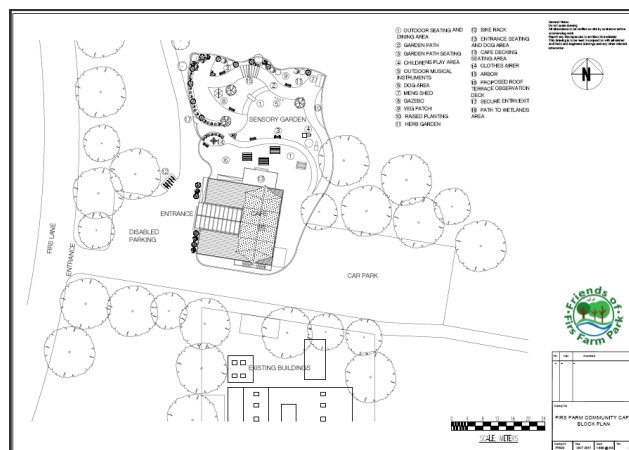

Community Café / Hub

£36K raised so far..... £10k fund raising /crowdfunding, £25K TW Business £1500
We need a further 75K minimum so please DONATE today – Just Giving page “Firs Farm café”
Help needed with the project from more volunteers, sponsors. Contact Friends for details.